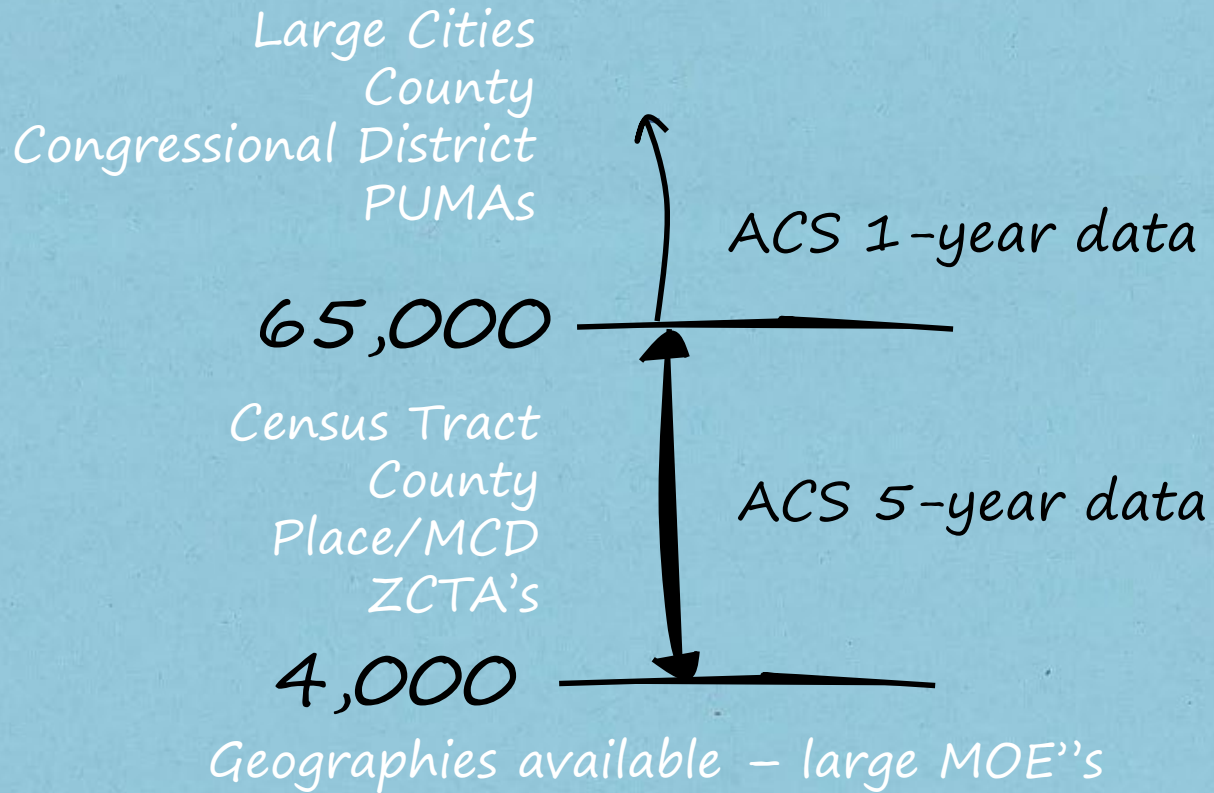

DECENNIAL VS. ACS

- Decennial Census
 - A snapshot every 10 years
 - Official count of the population
 - Basic Characteristics.
 - In tables “2010 Data” or “SF-2, -3, -4, etc.”
 - Block-level availability

▪ Social Characteristics (DPO2)

- Educational Attainment
- Marital Status
- Fertility
- Grandparents/Caregivers
- Veterans
- Disability
- Place of Birth
- Citizenship Status
- Language
- Ancestry/Tribal
- School Enrolment
- Degree

The American
Community Survey

Środowiskowe Badania
Społeczne w Stanach
Zjednoczonych

Pesquisa à
Comunidades nos
EUA

■ Economic Characteristics (DPO3)

- Income & Earnings
- Class of Worker
- Employment Status
- Occupation
- Industry
- Commute
- Place of Work
- Health Insurance
- Food stamps/SNAP

Thresholds for ACS data

Census Geographies in a Nutshell

Others:

- ZCTA
- Place
- MCD
- Congressional District

How to use Census Data

1. Geography (State, Co., ZIP or Tract)

2. Subject (Demographic, Economic, etc.)