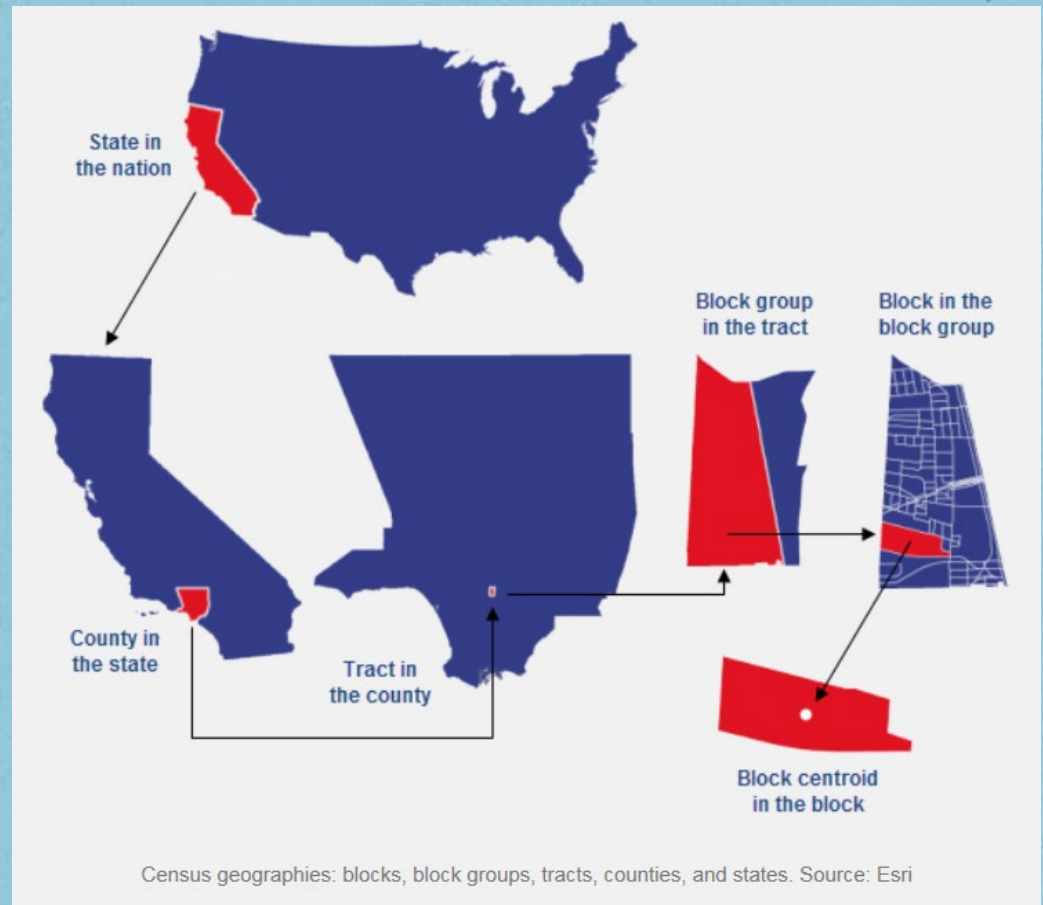

Thresholds for ACS data

Census Geographies in a Nutshell

Others:

- ZCTA
- Place
- MCD
- Congressional District

How to use Census Data

1. Geography (State, Co., ZIP or Tract)

2. Subject (Demographic, Economic, etc.)

3. Time Frame (2000, 2010, 2009-14 ACS)

American Factfinder Tips

-Search by
"Geographies"

American Factfinder Tips

-The 4 main "tabs":

List:

A drop-down method for finding your "area".

Name:

A key word search (The "filter-basket" method).

Address:

Look up a single address & its demographics

Map:

See a map of the area you select

The screenshot shows the 'Select Geographies' window with four tabs: List, Name, Address, and Map. The 'List' tab is selected. Below the tabs, there are radio buttons for 'most requested geographic types' (selected) and 'all geographic types'. A dropdown menu for 'Select a geographic type:' shows '-- select a geographic type --'. A note at the bottom says: 'Didn't find your geographic type? Click the 'all geographic types' radio button above, or try the Name, Address or Map geography search options instead.'